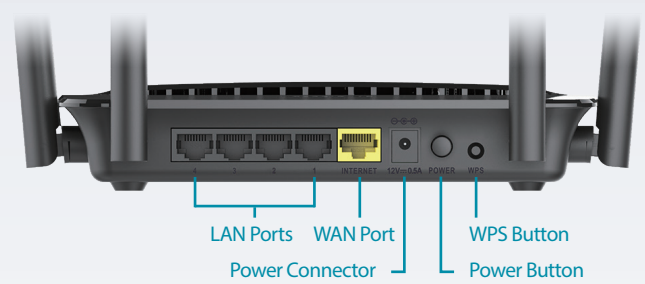

Easy to Set Up, Easy to Secure

Sharing your Internet connection doesn't have to be a complicated process - just open a web browser to access D-Link's modern, user-friendly graphical web interface. The setup wizard's easy to use step-by-step instructions will have your network up and running in minutes. Implement WPA/WPA2 wireless security in minutes with the wireless network setup wizard, or use Wi-Fi Protected Setup (WPS), which establishes a secure connection to new devices without the need to enter settings or create passwords. In addition, the built-in firewall protects against malicious attacks from the Internet, and access control features allow you to restrict access to your network giving you greater control over network users.vb

Technical Specifications

General

Device Interfaces	• IEEE 802.11 ac/n/g/b/a wireless LAN • 10/100 Fast Ethernet WAN port	• Four 10/100 Fast Ethernet LAN ports
LEDs	• Power • Internet • WLAN	• LAN (x4) • WPS
Antenna Type	• Four external antennas	
Operating Frequency	• 2.4 GHz band: 2412MHz~2472MHz	• 5 GHz band: 5180MHz ~ 5240MHz
Standards	• IEEE 802.11ac • IEEE 802.11n • IEEE 802.11g	• IEEE 802.11b • IEEE 802.11a • IEEE 802.3u
Minimum Requirements	• Windows 8/7/Vista/XP SP3, or MAC OS X 10.6 or higher • Internet Explorer 9, Firefox 20.0, Chrome 25.0, Safari 5.1, or other Java-enabled browser	• Network interface card • Cable or DSL Modem • Subscription with an Internet service provider

Functionality

Security	• WPA & WPA2 (Wi-Fi Protected Access)	• WPS (Wi-Fi Protected Setup)
Advanced Features	• Web setup wizard • QoS (Quality of Service) • DMZ (Demilitarized Zone)	• Firewall - Network Address Translation (NAT) • Guest zone • IPv6 ready

Physical

Dimensions	• 190 x 133 x 38 mm (7.48 x 5.23 x 1.49 inches)	
Weight	• 263.1 g (9.28 ounces)	
Power	• Input: 100 to 240 V AC, 50/60 Hz	
Temperature	• Operating: 0 to 40 °C (32 to 104 °F)	• Storage: -20 to 65 °C (-4 to 149 °F)
Humidity	• Operating: 10% to 90% non-condensing	• Storage: 5% to 95% non-condensing
Certifications	• CE • RoHS • LVD • BSMI • NCC	• FCC • D-Link Green • CSA • CCC